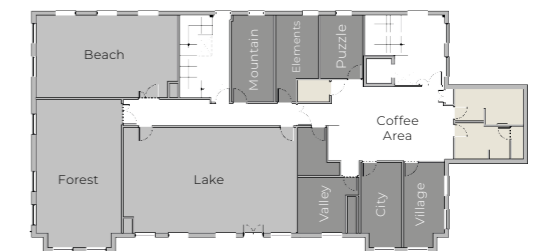

- Reception
- Kitchen & Staff Area
- Conference Room
- Syndicate
- Training Room
- WC

FIRST FLOOR

Room Name	Theatre	U Shape	Boardroom	Classroom	Exam	Cabaret	Banquet	Horseshoe	Reception	Dimensions (m)	Sq m
Hook Heath Suite	101	19	29	30	20	75	75	19	125	16.9 x 9.8	167
Hook	40	12	15	17	9	25	30	12	-	9.8 x 8.7	85
Heath	40	12	15	17	9	25	30	12	-	9.8 x 8.0	81
Forest	22	13	14	16	8	20	-	13	-	10.2 x 6.0	61
Beach	22	12	14	8	8	16	-	12	-	9.9 x 5.8	57
Lake	35	16	24	15	7	27	-	20	-	12.1 x 7.3	44
Mountain	-	-	6	-	-	-	-	4	-	6.1 x 2.9	18
Elements	-	-	4	-	-	-	-	4	-	6.0 x 2.9	17
Puzzle	-	-	4	-	-	-	-	4	-	6.0 x 4.5	17
Village	-	-	5	-	-	-	-	4	-	4.9 x 2.9	13
City	-	-	5	-	-	-	-	4	-	4.9 x 2.9	13
Valley	-	-	4	-	-	-	-	4	-	4.0 x 3.2	12
Boardroom*	-	-	10	-	-	-	-	10	-	7.3 x 5.7	42

Layouts