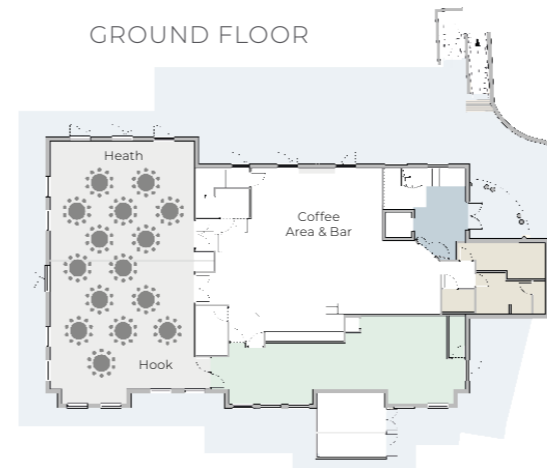

GORSE HILL

Surrey

4 Star accommodation with 67 ensuite bedrooms

High tech AV equipment in all meeting rooms

101 Delegates in Theatre setup

13 flexible air conditioned conference, meeting and training rooms

2 Breakout spaces with complimentary Tea & Coffee

Guest Gym

Free High Speed 1Gb WiFi throughout the venue

Dedicated Bandwidth available

Excellent location with easy access by road, rail and air

CCTV

Complimentary onsite parking for over 100 vehicles

Wireless presentation from phone, tablet or laptop using Clickshare.

www.gorsehillsurrey.com

01483 747 444

sales@gorsehillsurrey.com

Hook Heath Road, Woking, Surrey, GU22 0QF